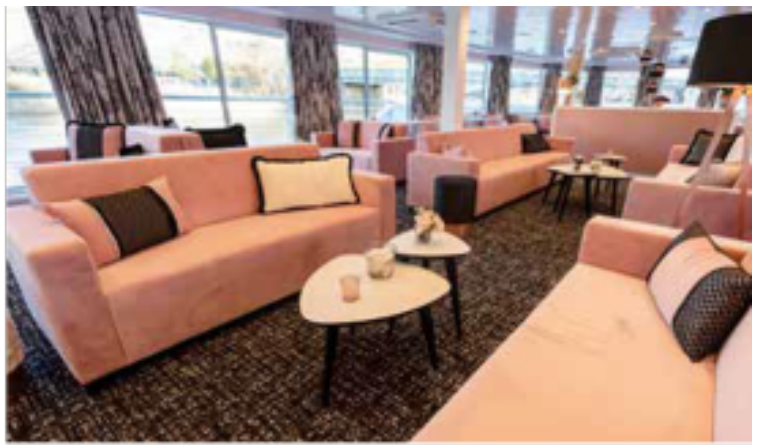

The cabins are spread over two decks: on the upper deck, they have large bay windows with French balconies; on the main deck, they have large windows. Located on the upper deck, the restaurant, where all meals are served during the trip, offers delicate cuisine in a refined setting, where large bay windows allow you to fully enjoy the panorama. On this same deck is also the lounge / bar with a dance floor. Comfortable sun loungers are provided on the sun deck with a large shaded area, the ideal place to relax and admire the surrounding landscapes.

## Interior design