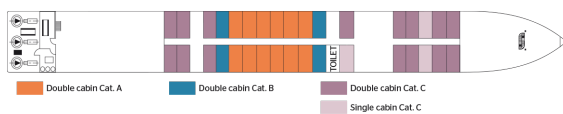

Decks and technical details

MAIN DECK 34 cabins

UPPER DECK 20 cabins