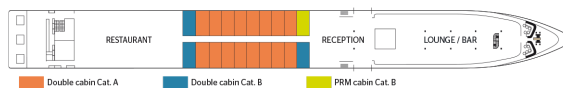

Cabins

- MAIN DECK 1 BED SINGLE CAT C 11 m²
- MAIN DECK 2 ADJUSTABLE TWIN BEDS CAT A 17 m²
- MAIN DECK 2 ADJUSTABLE TWIN BEDS CAT B 17 m²
- MAIN DECK 2 ADJUSTABLE TWIN BEDS CAT C 17 m²
- UPPER DECK DOUBLE BED - HANDICAPED CABIN CAT B 16 m²
- UPPER DECK 2 ADJUSTABLE TWIN BEDS CAT A 17 m²
- UPPER DECK 2 ADJUSTABLE TWIN BEDS CAT B 17 m²

Cabins equipments

- TV
- Telephone (for internal calls only)
- Bathroom with shower and toilet
- Towels
- Safe
- Independent air-conditioning
- Electricity 220V
- Wi-Fi

Please note that there is no laundry service on board the ship.

Decks and technical details

MAIN DECK 34 cabins

UPPER DECK 20 cabins

SUN DECK

Year Built : 1999
Year Renovated : 2018
Guest capacity : 105
Number of cabins : 54
Width : 11.1
Length : 110
Number of decks : 2
River vessel
Cabins outside
PRM cabins

UPPER DECK : RESTAURANT - RECEPTION DESK - LOUNGE BAR WITH DANCEFLOOR

SUN DECK : FITNESS - SUN DECK