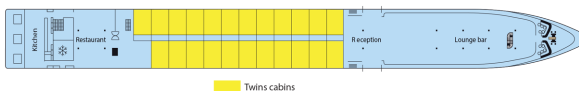

MS Léonard de Vinci

4 anchors - Rhine and tributaries - 72 cabins

MS Léonard de Vinci

MS Léonard de Vinci sails on the Rhine and tributaries.

Interior design

Cabins

- Main deck 1 single bed 8 m²
- Main deck 2 beds 11 m²
- Main deck 2 adjustable twin beds 12 m²
- Main deck Suite 1 double bed 24 m²
- Upper deck 2 adjustable twin beds 11 m²

Decks and technical details

MAIN DECK 49 cabins

Year Built : 2003
Year Renovated : 2011
Guest capacity : 143
Length : 105
Number of cabins : 72
Width : 11.40
Number of cabin decks : 2
Cabins outside

UPPER DECK 23 cabins