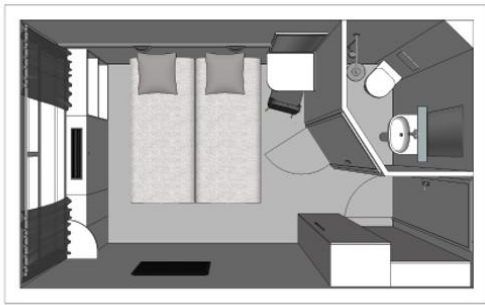

MS Léonard de Vinci

4 anchors - Rhine and tributaries - 72 cabins

MS Léonard de Vinci

MS Léonard de Vinci sails on the Rhine and tributaries.

Interior design

Cabins

- Main deck 1 single bed 8 m²
- Main deck 2 beds 11 m²
- Main deck 2 adjustable twin beds 12 m²
- Main deck Suite 1 double bed 24 m²
- Upper deck 2 adjustable twin beds 11 m²

Cabins equipments

- TV
- Telephone (for internal calls only)
- Bathroom with shower and toilet
- Towels
- Safe
- Independent air-conditioning
- Electricity 220V
- Wi-Fi

Please note that there is no laundry service on board the ship.

Decks and technical details

MAIN DECK 49 cabins

Year Built : 2003
Year Renovated : 2011
Guest capacity : 143
Length : 105
Number of cabins : 72
Width : 11.40
Number of cabin decks : 2
Cabins outside

UPPER DECK 23 cabins