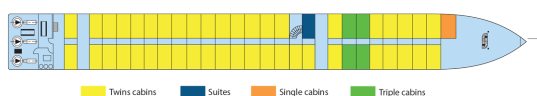

MS Modigliani

4 anchors - Danube, Rhine and tributaries - 78 cabins

MS Modigliani

The MS Modigliani sails on the Danube, the Rhine and its tributaries.

Interior design

Cabins

- Main deck 1 double bed - Suit 16 m²
- Main deck 1 single bed 11 m²
- Main deck 2 adjustable twin beds 11 m²
- Main deck 3 beds 11 m²
- Upper deck 2 adjustable twin beds 11 m²
- Upper Deck 1 double bed - disabled person 11 m²

Decks and technical details

MAIN DECK 50 cabins

Twins cabins Suites Single cabins Triple cabins

UPPER DECK 28 cabins

Twins cabins PRM cabins

SUN DECK

MAIN DECK : LIBRARY

UPPER DECK : RESTAURANT - RECEPTION DESK - LOUNGE BAR WITH DANCEFLOOR

Edition 2019 - MOD_V3

Year Built : 2001
Year Renovated : 2011
Guest capacity : 159
Number of cabins : 78
Width : 11.40
Length : 110
Number of decks : 2
Cabins outside
PRM cabins

SUN DECK : FITNESS - SUN DECK