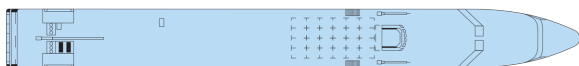

Decks and technical details

MAIN DECK 50 cabins

Twins cabins Suites Single cabins Triple cabins

UPPER DECK 28 cabins

Twins cabins PRM cabins

SUN DECK

MAIN DECK : LIBRARY

UPPER DECK : RESTAURANT - RECEPTION DESK - LOUNGE BAR WITH DANCEFLOOR

Edition 2019 - MOD_V3

Year Built : 2001
Year Renovated : 2011
Guest capacity : 159
Number of cabins : 78
Width : 11.40
Length : 110
Number of decks : 2
Cabins outside
PRM cabins

SUN DECK : FITNESS - SUN DECK