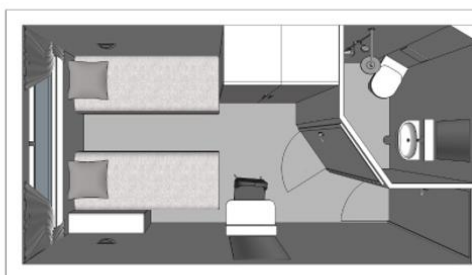

MS Modigliani

4 anchors - Danube, Rhine and tributaries - 78 cabins

MS Modigliani

The MS Modigliani sails on the Danube, the Rhine and its tributaries.

Interior design

Cabins

- Main deck 1 double bed - Suit 16 m²
- Main deck 1 single bed 11 m²
- Main deck 2 adjustable twin beds 11 m²
- Main deck 3 beds 11 m²
- Upper deck 2 adjustable twin beds 11 m²
- Upper Deck 1 double bed - disabled person 11 m²

Cabins equipments

- TV
- Telephone (for internal calls only)
- Bathroom with shower and toilet
- Towels
- Safe
- Independent air-conditioning
- Electricity 220V
- Wi-Fi

Please note that there is no laundry service on board the ship.

Decks and technical details

MAIN DECK 50 cabins

Twins cabins Suites Single cabins Triple cabins

UPPER DECK 28 cabins

Twins cabins PRM cabins

SUN DECK

MAIN DECK : LIBRARY

UPPER DECK : RESTAURANT - RECEPTION DESK - LOUNGE BAR WITH DANCEFLOOR

Edition 2019 - MOD_V3

Year Built : 2001
Year Renovated : 2011
Guest capacity : 159
Number of cabins : 78
Width : 11.40
Length : 110
Number of decks : 2
Cabins outside
PRM cabins

SUN DECK : FITNESS - SUN DECK